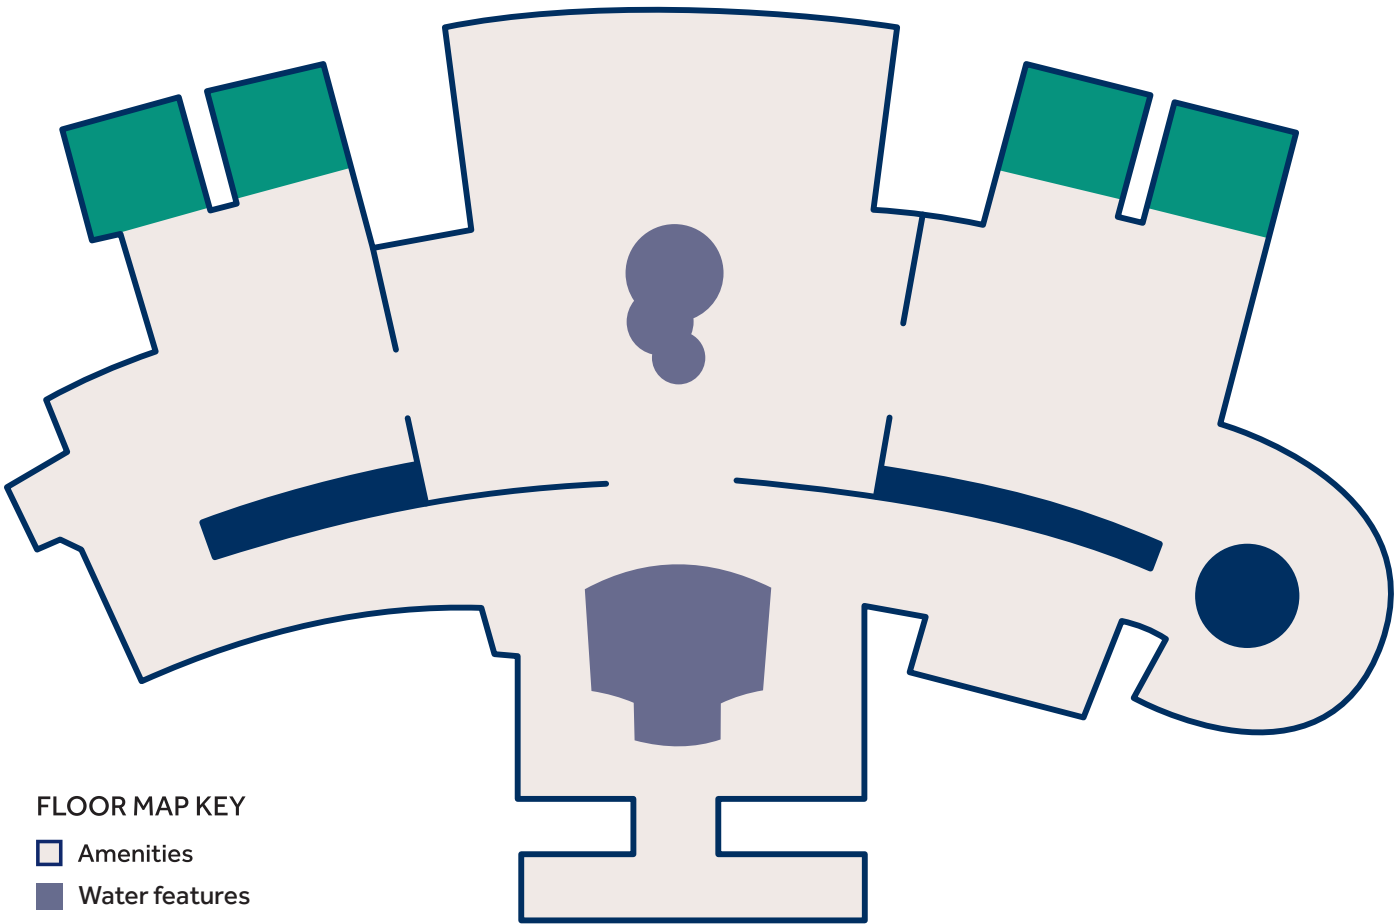

# Destination Deck

Floor plan and capacity chart

## FLOOR MAP KEY

-  Amenities
-  Water features
-  Cabanas

Name	Area (sq. ft.)	Reception
Destination Deck	13,000	500